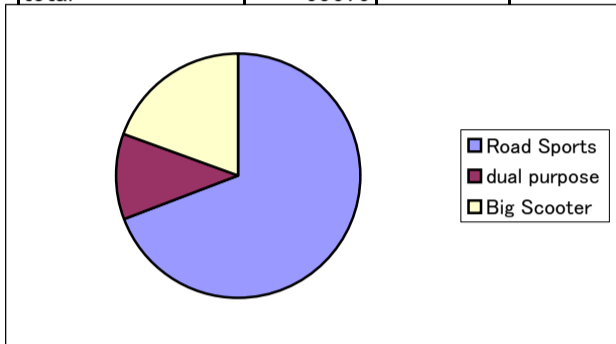

Road Sports	45502	69.3%
dual purpose	7363	11.2%
Big Scooter	12814	19.5%
total	65679